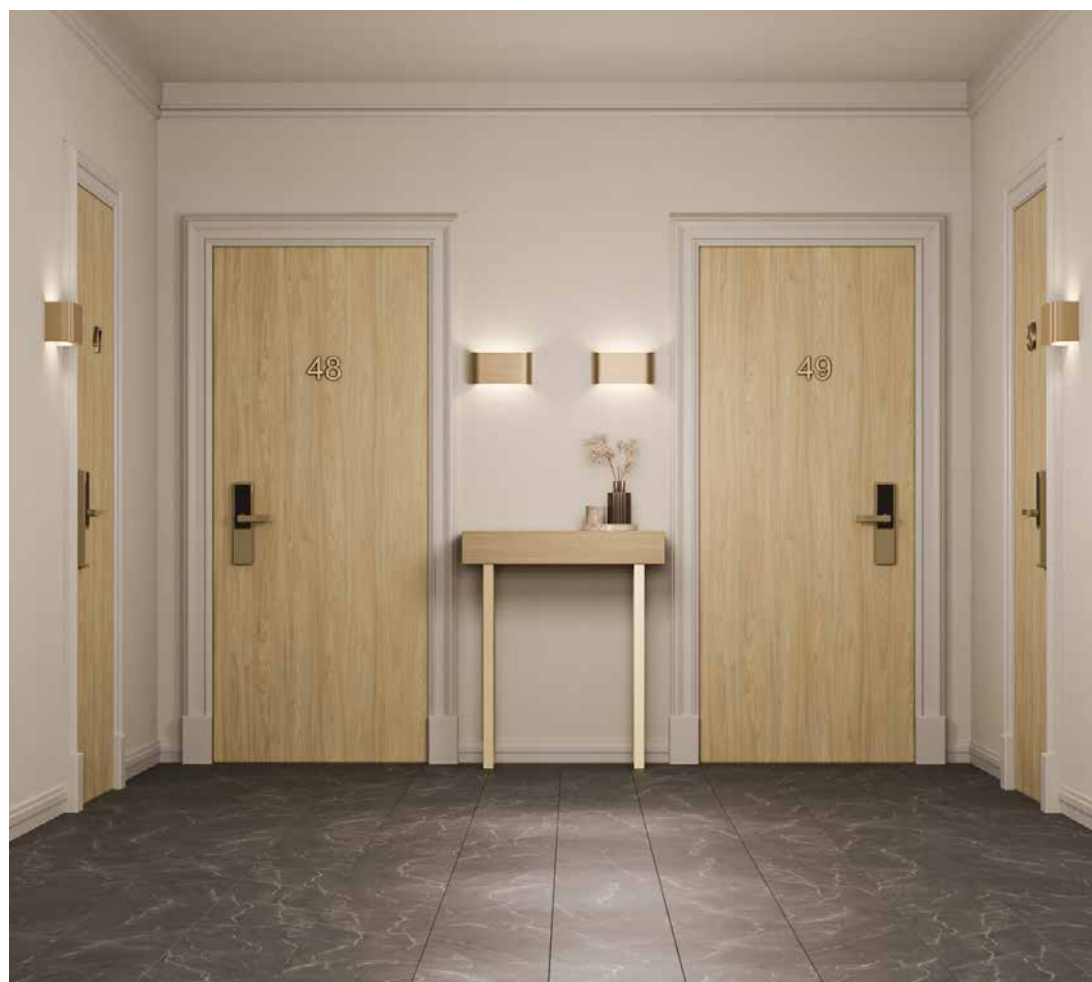

H1242 ST10 Natural Sheffield Acacia Door Size Laminate with matching furniture