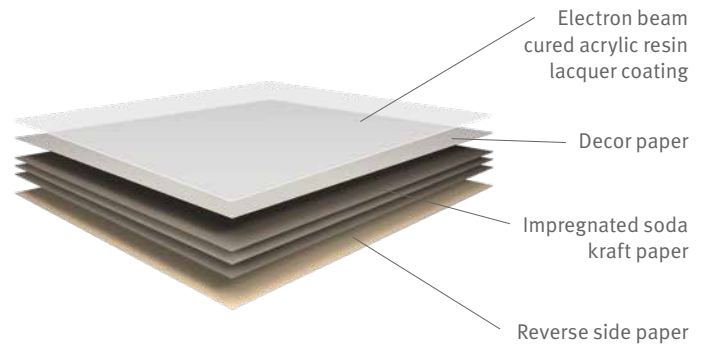

MORE FROM WOOD.

Egger PerfectSense Topmatt

**The hard-wearing matt laminate  
for horizontal surfaces.**

# Topmatt looks good for longer.

PerfectSense Topmatt laminate looks impressive, is **scratch-resistant** and hard wearing. It is ideal for **horizontal** surfaces, especially those exposed to heavy use.

**Smooth and warm** to the touch, the supermatt surface also features advanced **anti-fingerprint properties**. This combination makes the laminate PerfectSense Topmatt unique and universally applicable.

# Product structure

EGGER PerfectSense Topmatt laminate is a decorative laminate (HGS type) based on curable resins. The upper paper level is lacquered through a special production process and then cured using electron beams.