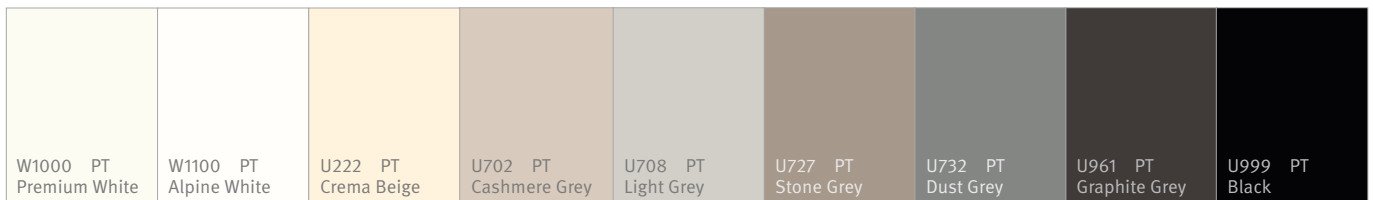

Decor overview

Stock range

These 9 PerfectSense Topmatt laminates are available from stock in a 2800 x 1310 x 0.8 mm format, starting at one sheet.