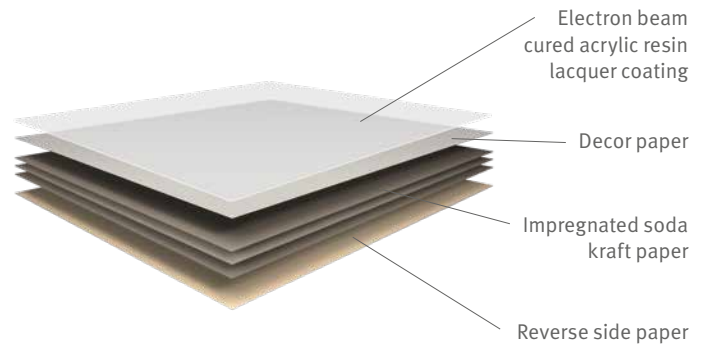

MORE FROM WOOD.

Egger PerfectSense Topmatt

**The hard-wearing matt laminate
for horizontal surfaces.**

Topmatt looks good for longer.

PerfectSense Topmatt laminate looks impressive, is **scratch-resistant** and hard wearing. It is ideal for **horizontal** surfaces, especially those exposed to heavy use.

Smooth and warm to the touch, the supermatt surface also features advanced **anti-fingerprint properties**. This combination makes the laminate PerfectSense Topmatt unique and universally applicable.

Areas of application

The laminate PerfectSense Topmatt is well suited for areas where matt design and high resistance to stress need to be skilfully combined. In addition to **worktops**, **tabletops**, and **desktops**, this also includes **shelves**, **furniture fronts**, and **door elements**.

Product structure

EGGER PerfectSense Topmatt laminate is a decorative laminate (HGS type) based on curable resins. The upper paper level is lacquered through a special production process and then cured using electron beams.