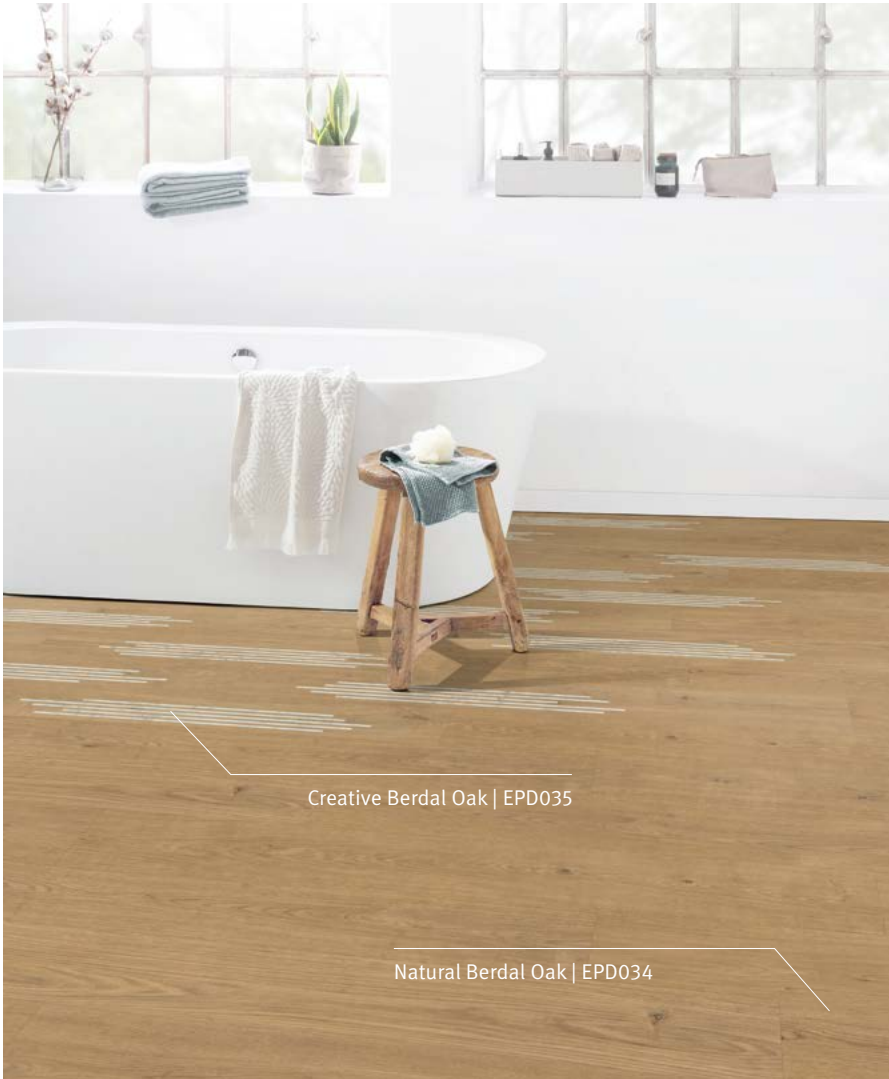

All of our decors shown and mentioned are reproductions.

EGGER Decorative Collection
F186 ST9 Light Grey Chicago Concrete

Medium Bedollo Walnut | EPD036

Light Bedollo Walnut | EPC030

8

Creative Berdal Oak | EPD035