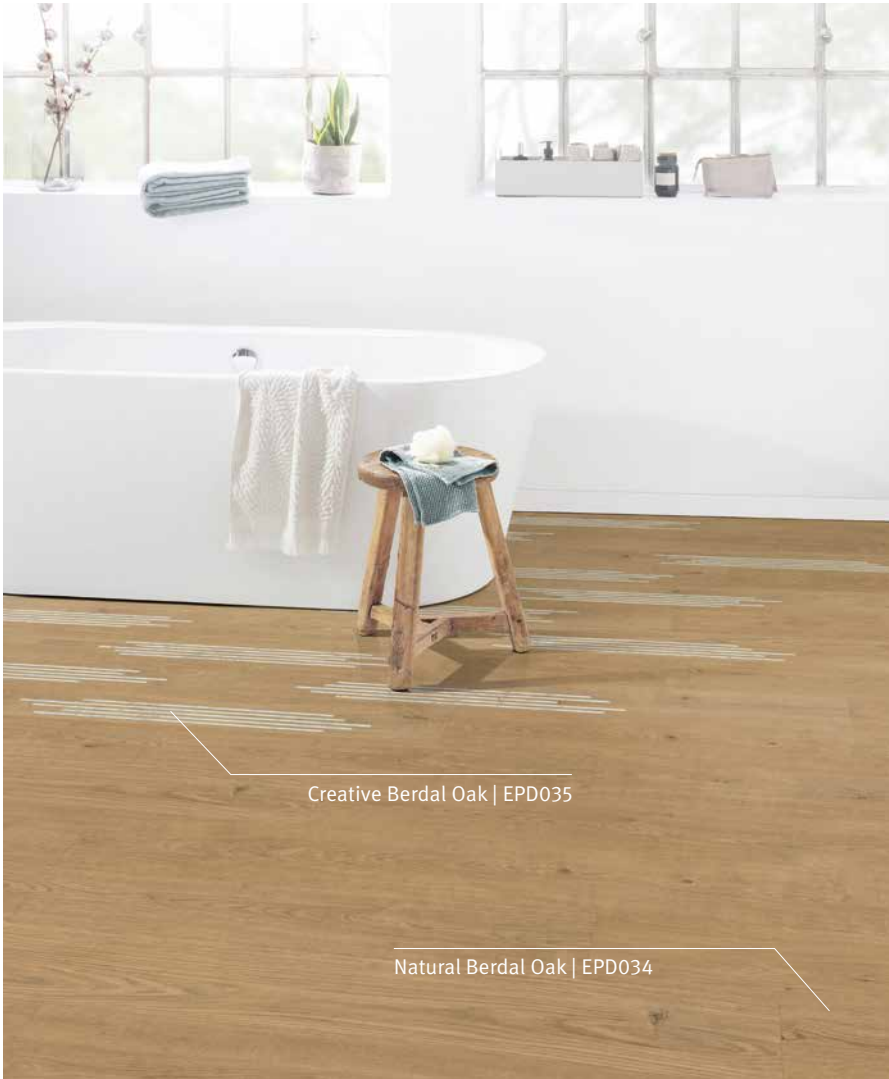

A good combination!

All of our decors shown and mentioned are reproductions.

EGGER Decorative Collection
F186 ST9 Light Grey Chicago Concrete

Medium Bedollo Walnut | EPD036

Light Bedollo Walnut | EPC030

8

Creative Berdal Oak | EPD035