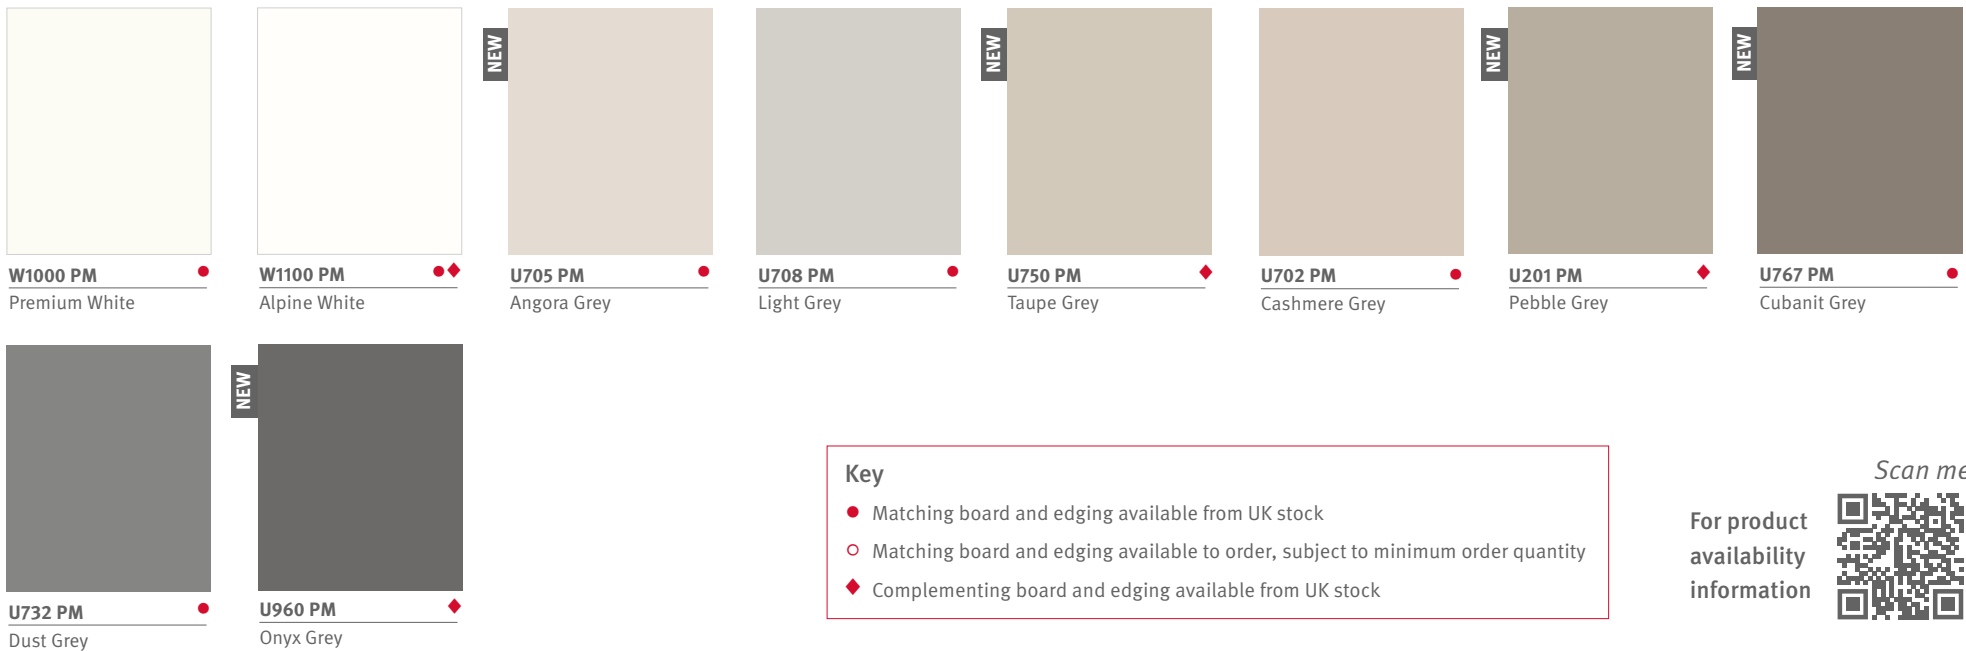

Our laminate finishes are available from UK and international stock and form part of EGGER's exclusive matching material portfolio.

Scan the QR codes to our [Digital Availability Guide](#) for more information.

PerfectSense Laminate Matt

H1228 TM12
Anthracite Abano Ash

H1227 TM12
Brown Abano Ash

H3041 TM12
Natural Eucalyptus

PerfectSense Premium Laminate Matt

W1000 PM
Premium White

W1100 PM
Alpine White

U705 PM
Angora Grey