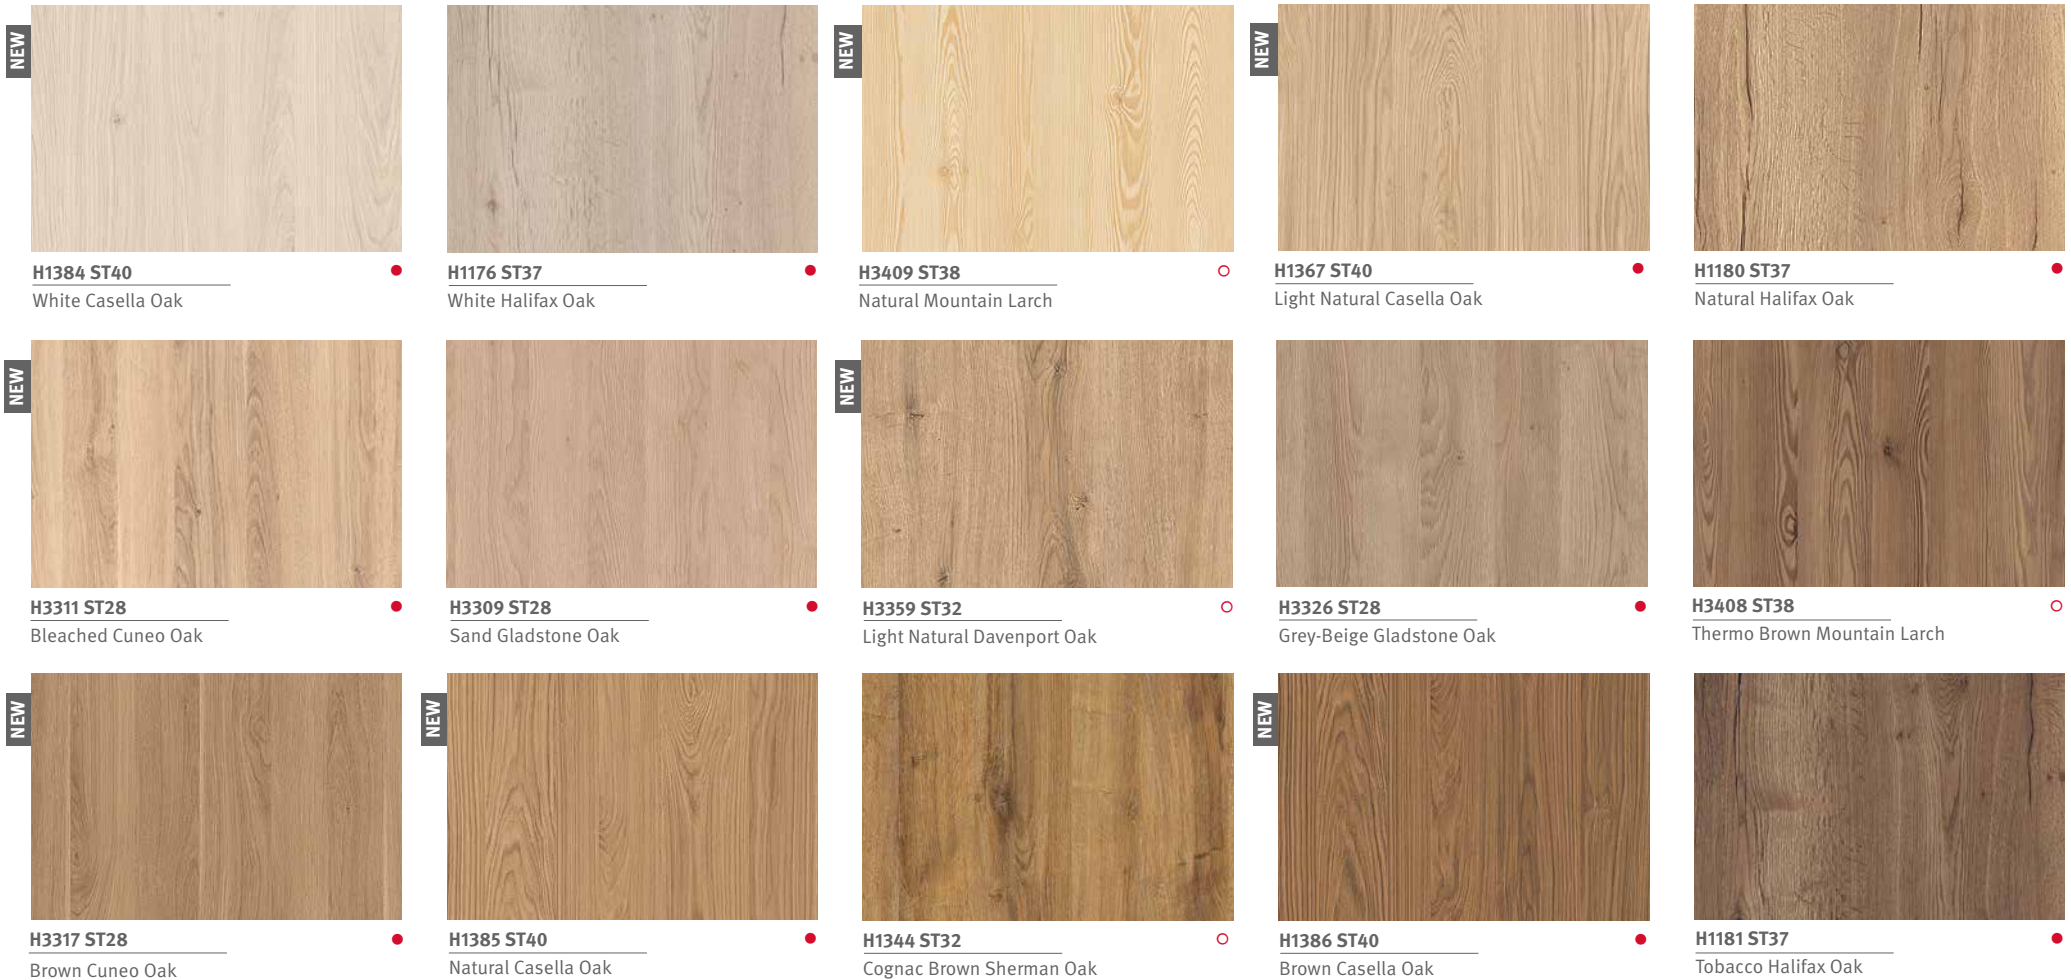

U323 ST9 
Chilli Red

U311 ST9 
Burgundy Red

U363 ST9 
Flamingo Pink

U420 ST9 
Purple

U430 ST9 
Violet

U522 ST9 
Horizon Blue

NEW

U505 ST9 
Nordic Blue

U560 ST9 
Deep Sea Blue

U525 ST9 
Delft Blue

U633 ST9 
Turquoise Blue

U570 ST9 
Midnight Blue

U630 ST9 
Lime Green

U626 ST9 
Kiwi Green

U606 ST9 
Forest Green

For laminates pre-cut to Door Size see page 13

Feelwood XL woodgrain reproductions

Key

- Matching board and edging available from UK stock
- Matching board and edging available to order, subject to minimum order quantity

H3176 ST37
Pewter Halifax Oak