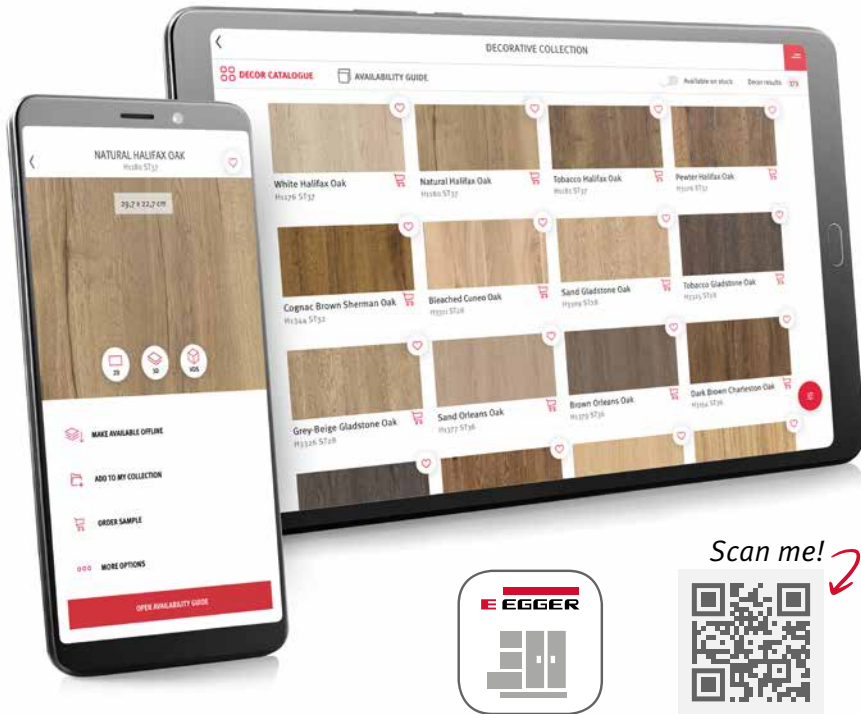

Scan me! 

For product availability information

Your collection. Available 24/7.

Have our decors at your fingertips, no matter where you are, with the Decorative Collection App. Be inspired, create individual decor collections as well as mood boards, and order the samples for your projects quickly and easily.

Online and offline

Choose the information you want access to on the go.

Improved scan function

Get instant access to full decor scans and product availability information.

Availability Guide

Visit egger.com or the collection app for product availability information.