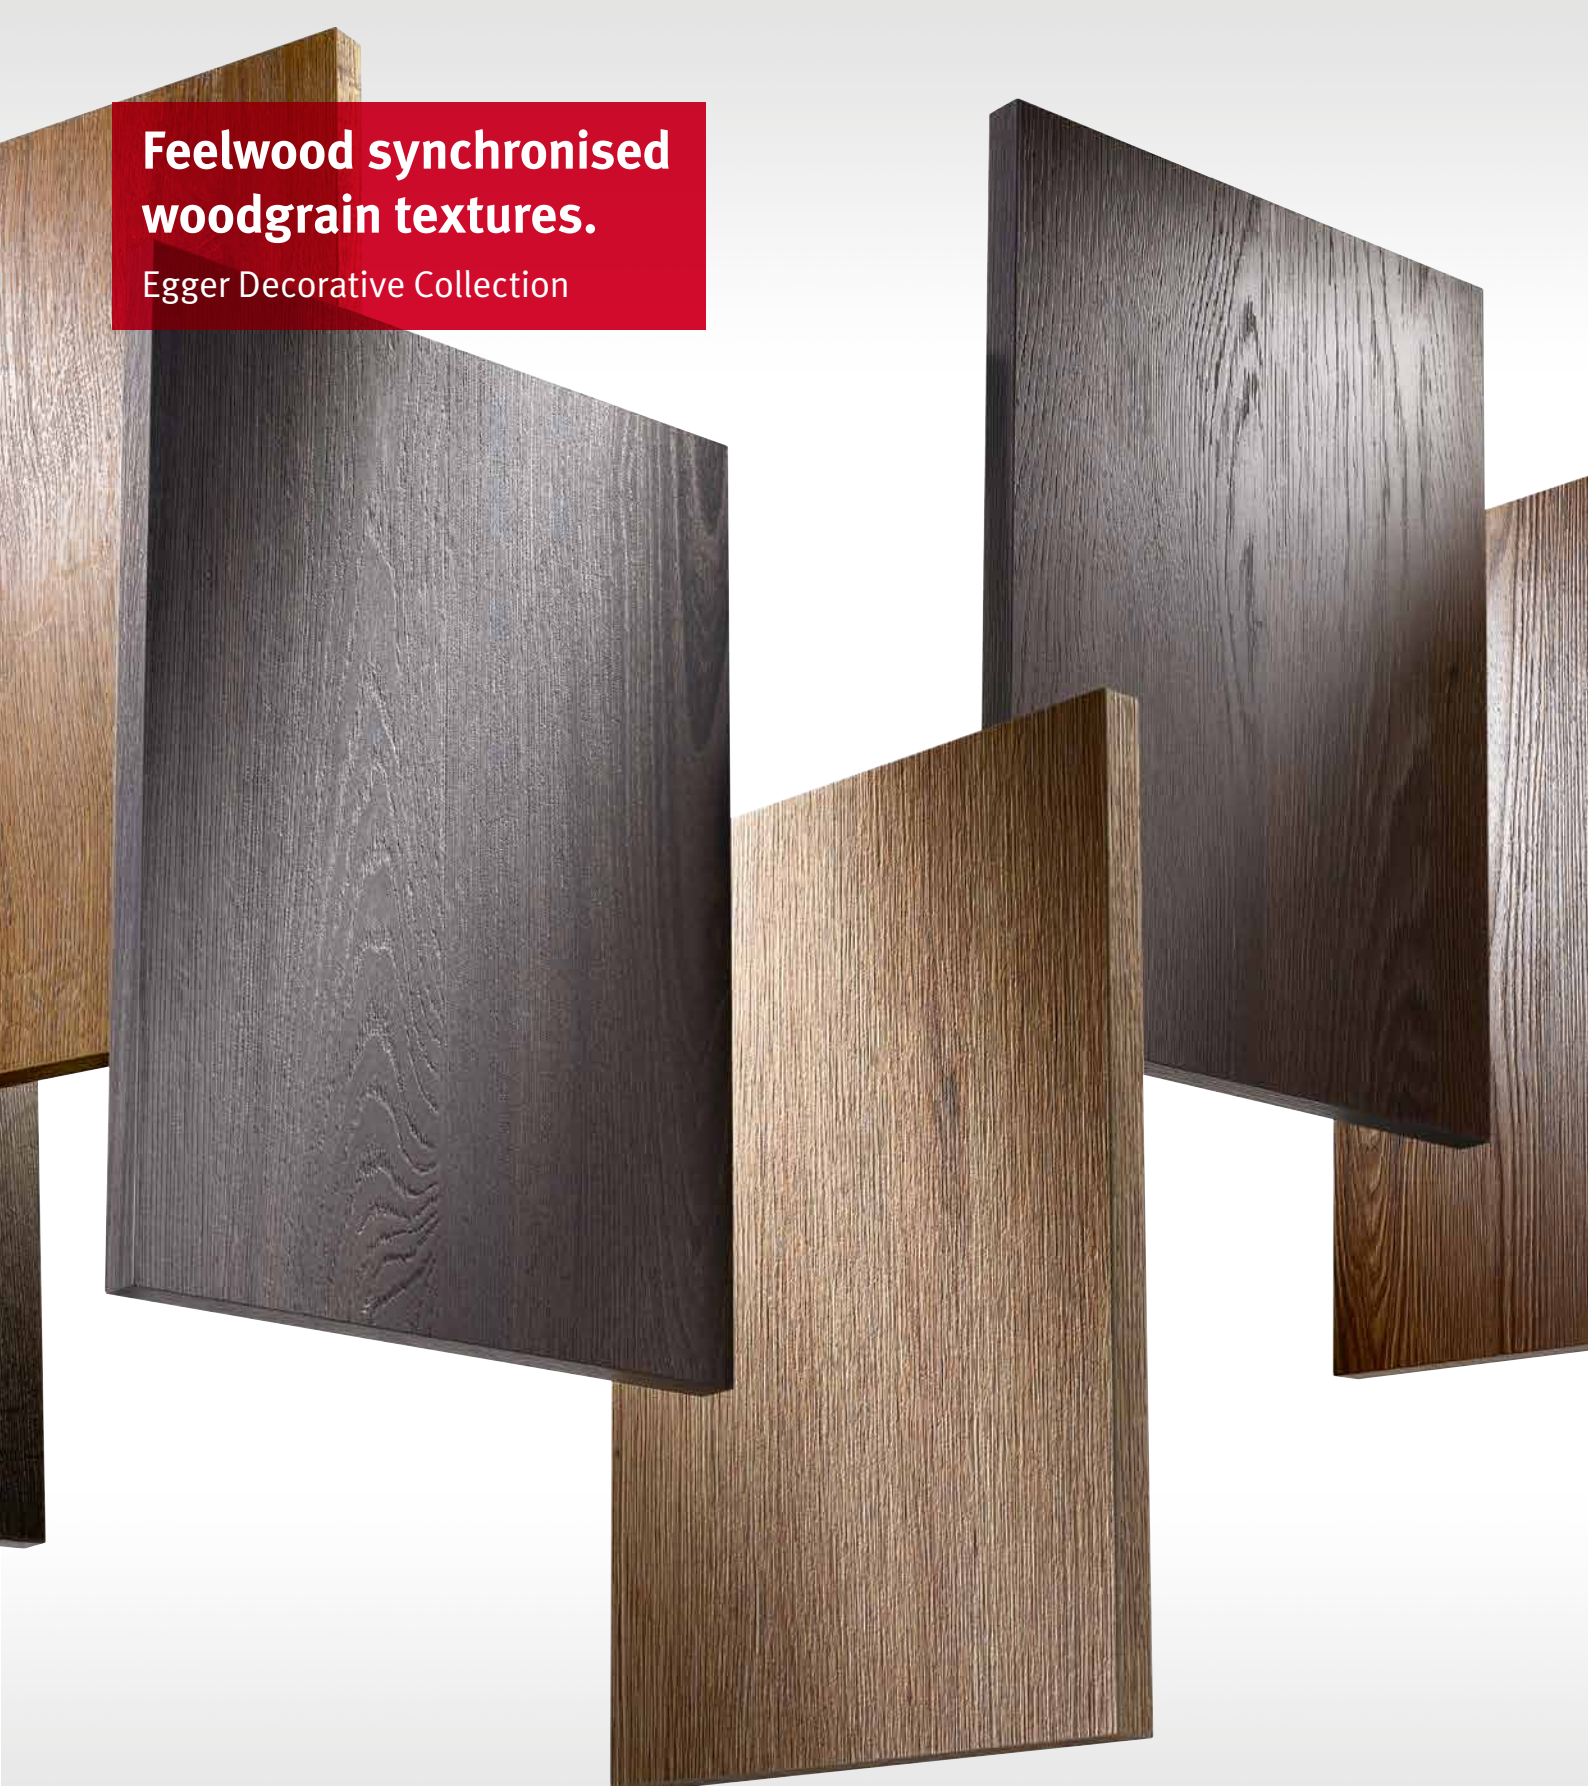

MORE FROM WOOD.

**Feelwood synchronised
woodgrain textures.**

Egger Decorative Collection

Feelwood

Image © Ashley Ann

Create the right impression with Feelwood, EGGER's collection of durable, lightfast and synchronised woodgrain decors. Available in 22 decors over four textures, 18 of which are UK stocked decors.

Synchronised pore technology brings Feelwood to life by matching the woodgrain features with the texture plate. From traditional brushed woodgrains with hearty knots and cracks, to softer, elegant textures, our Feelwood collection is a striking, cost effective alternative to real wood or veneer.