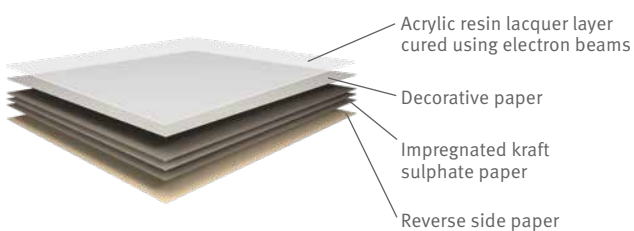

MORE FROM WOOD.

E EGGER

PerfectSense® Topmatt

The hard-wearing matt laminate
for horizontal surfaces

Scan the decor code using the app.

Laminates PerfectSense Topmatt set special accents. They are characterised by their super-matt, velvety-warm lacquer surface with anti-fingerprint property. The surface hardened with electron beams is resistant to abrasion, impact and scratches. This allows the use on horizontal and vertical

surfaces even with increased stress. **Laminates PerfectSense Topmatt with coloured core** combine the advantages of Topmatt laminates with those of a solid-coloured laminate. Mitred joints and butt edges are almost invisible.

Product structure

Laminates PerfectSense® Topmatt

Product structure

Laminates PerfectSense® Topmatt with coloured core

Areas of application

The laminate PerfectSense Topmatt is well suited for areas where matt design and high resistance to stress need to be skilfully combined.

F120 PT
Light Grey Metal Rock

F206 PT
Black Pietra Grigia

F627 PT
Dark Steel

F812 PT
White Levanto Marble

W1101 PT
Solid Alpine White (coloured core)

U9991 PT
Solid Black (coloured core)

Availability

Format	Delivery statement	Information
2800 × 1310 × 0,8 mm	from stock 1 piece	delivered with protection foil