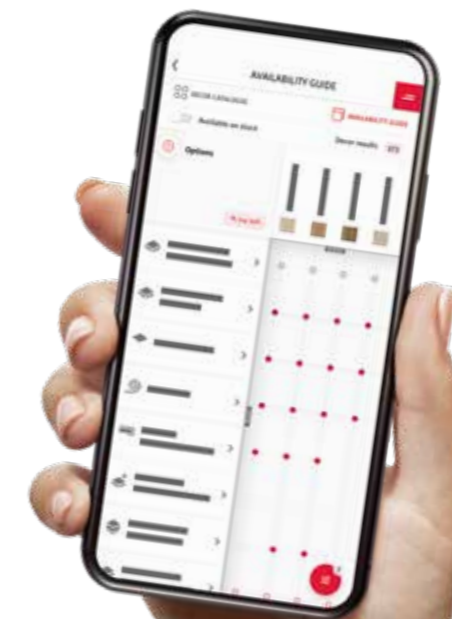

Online and offline

Choose the data you require whether you are online or offline.

Improved scan function

Get even quicker access to full decor scans and product availability information.

to.egger.link/app

Sample shop

Order decor samples easily and conveniently online or via our app.

to.egger.link/shop-interior

Time for more.

Register your swatch now to join our prize draw!

to.egger.link/registration

Register via myEGGER to find out more.

Digital availability guide

Check our website or app for product availability information.

to.egger.link/availability-guide

			Price group (Eurodekor)		Products / Types / Variants	
			Thicknesses (mm)	Formats (mm)		
	GFE	SM	Painting Grade	1		
	1110	MA	Paintable Edging	1		
	W960	SM	Classic White	1		
	W960	ST7	Classic White	1		
	W980	SM	Platinum White	1		
	W980	ST7	Platinum White	1		
	W990	ST7	Crystal White	2		
	W990	ST9	Crystal White	2		
	W1000	ST9	Premium White	3		
	W1000	ST19	Premium White	6		
	W1000	ST38	Premium White	9		
	W1000	STG4	Premium White			
	W1000	TM9	Premium White			
	W1000	PM	Premium White			
	W1001	ST9	Solid Premium White			
	W1001	PG	Solid Premium White			
	W1100	ST9	Alpine White	4		
	W1100	PG	Alpine White			
	W1100	PM	Alpine White			
	W1101	ST9	Solid Alpine White			
	W1101	ST76	Solid Alpine White			
	W1101	PM	Solid Alpine White			
	W1200	ST9	Porcelain White	4		
	U104	ST9	Alabaster White	3		
	U113	ST9	Cotton Beige	4		
	U114	ST9	Brilliant Yellow	5		
	U115	ST9	Carat Beige	5		
	U125	ST9	Sand Yellow	6		
	U131	ST9	Citrus Yellow	6		
	U156	ST9	Sand Beige	3		
	U163	ST9	Curry Yellow	6		
	U201	ST9	Pebble Grey	5		
	U201	TM9	Pebble Grey			
	U201	PM	Pebble Grey			
	U211	ST9	Almond Beige	6		