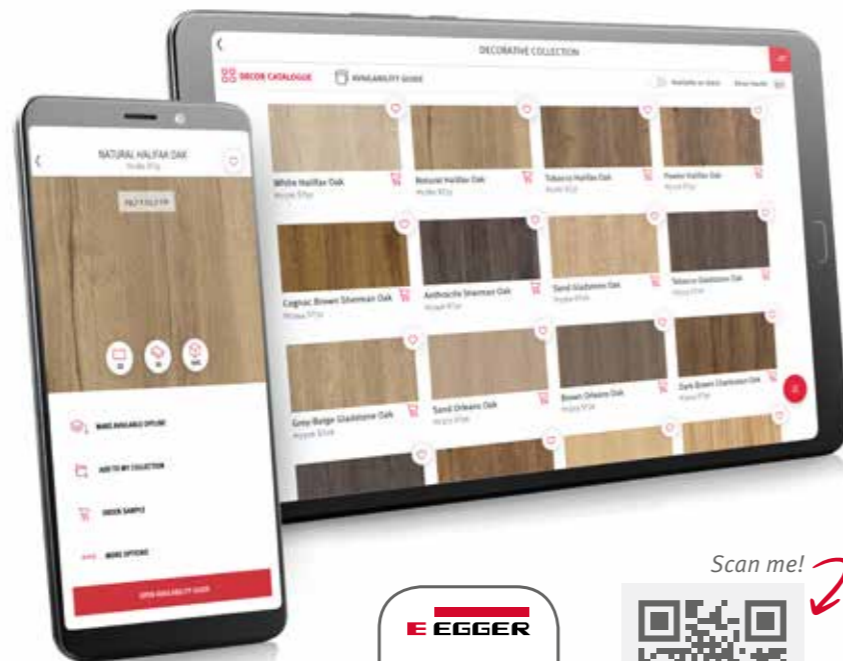

MORE FROM WOOD.

Availability *guide*

Decorative Collection 24+

Decorative Collection

24+

Your collection,
available around the clock

Have all of the EGGER decors at your fingertips, no matter where you are, with the Decorative Collection app. Be inspired, create **individual decor collections as well as mood boards** and order the **desired samples for your projects quickly and easily.**

Online and offline

Choose the data you require whether you are online or offline.

Improved scan function

Get even quicker access to full decor scans and product availability information.

to.egger.link/app

Sample shop

Order decor samples easily and conveniently online or via our app.

to.egger.link/shop-interior

Time for more.

Register your swatch now to join our prize draw!

to.egger.link/registration

Register via myEGGER to find out more.