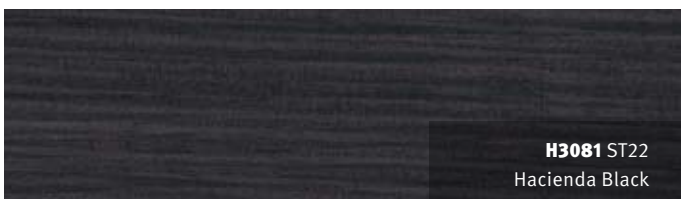

MORE FROM WOOD.

INDUSTRY

H3078 ST22 in combination with H3081 ST22

DIRECTIONS – DECOR TRENDS FOR THE FURNITURE INDUSTRY

H3078 ST22
Hacienda White

H3081 ST22
Hacienda Black

H3078 ST22 Hacienda White H3081 ST22 Hacienda Black

These softwood reproductions have been launched to meet the current interior design trend for black and white. Both decors are ideal for combining with each other as the hints of grey in the grain softens the contrast sufficiently, whereas using a plain black or plain white in combination may be too stark.

H3078 ST22 in combination with H3081 ST22

WORKTOP COMBINATION IDEAS

Both decors work well with contrasting worktops:

H3078 ST22 with F275 ST9 and

H3081 ST22 with W980 ST82.

F275 ST9
Dark Concrete

W980 ST82
Platinum White