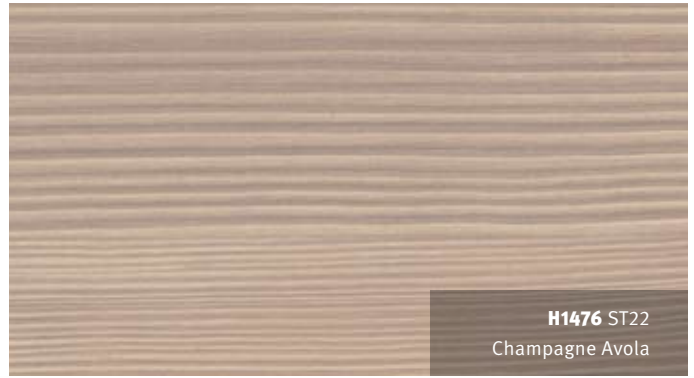

FULL BOARD SCAN

We've scanned a 2700 x 1300 mm board of this decor, so that you can appreciate the grain pattern.

PRODUCT AVAILABILITY

The Avola decors are available in the following products:

Decor/Texture	EURODEKOR® MFC	EURODEKOR® MDF	EUROLIGHT® Decor	EGGER Laminate	EGGER ABS Edging		EGGER ABS Edging (Cross-grain)		EGGER Melamine Edging
	2800 x 2070 mm	2650 x 2070 mm	2800 x 2070 mm x 50 mm	3050 x 1300 x 0.8 mm	23 x 2 mm 75 m rolls	54 x 2 mm 75 m rolls	23 x 2 mm 75 m rolls	54 x 2 mm 75 m rolls	22 x 0.3 mm 100 m rolls
H1474 ST22	•	•			•				
H1476 ST22	•	•	•		•	•	• H8476	• H8476	
H1477 ST22	•	•			•				
H1478 ST22	•	•	•		•	•	• H8478	• H8478	

EN_959474_01/10 Subject to technical modifications and amendments. EGGER reserve the right to amend the information at any time. First kitchen image kindly supplied by Crestwood. Second image from EGGER Photo Library .